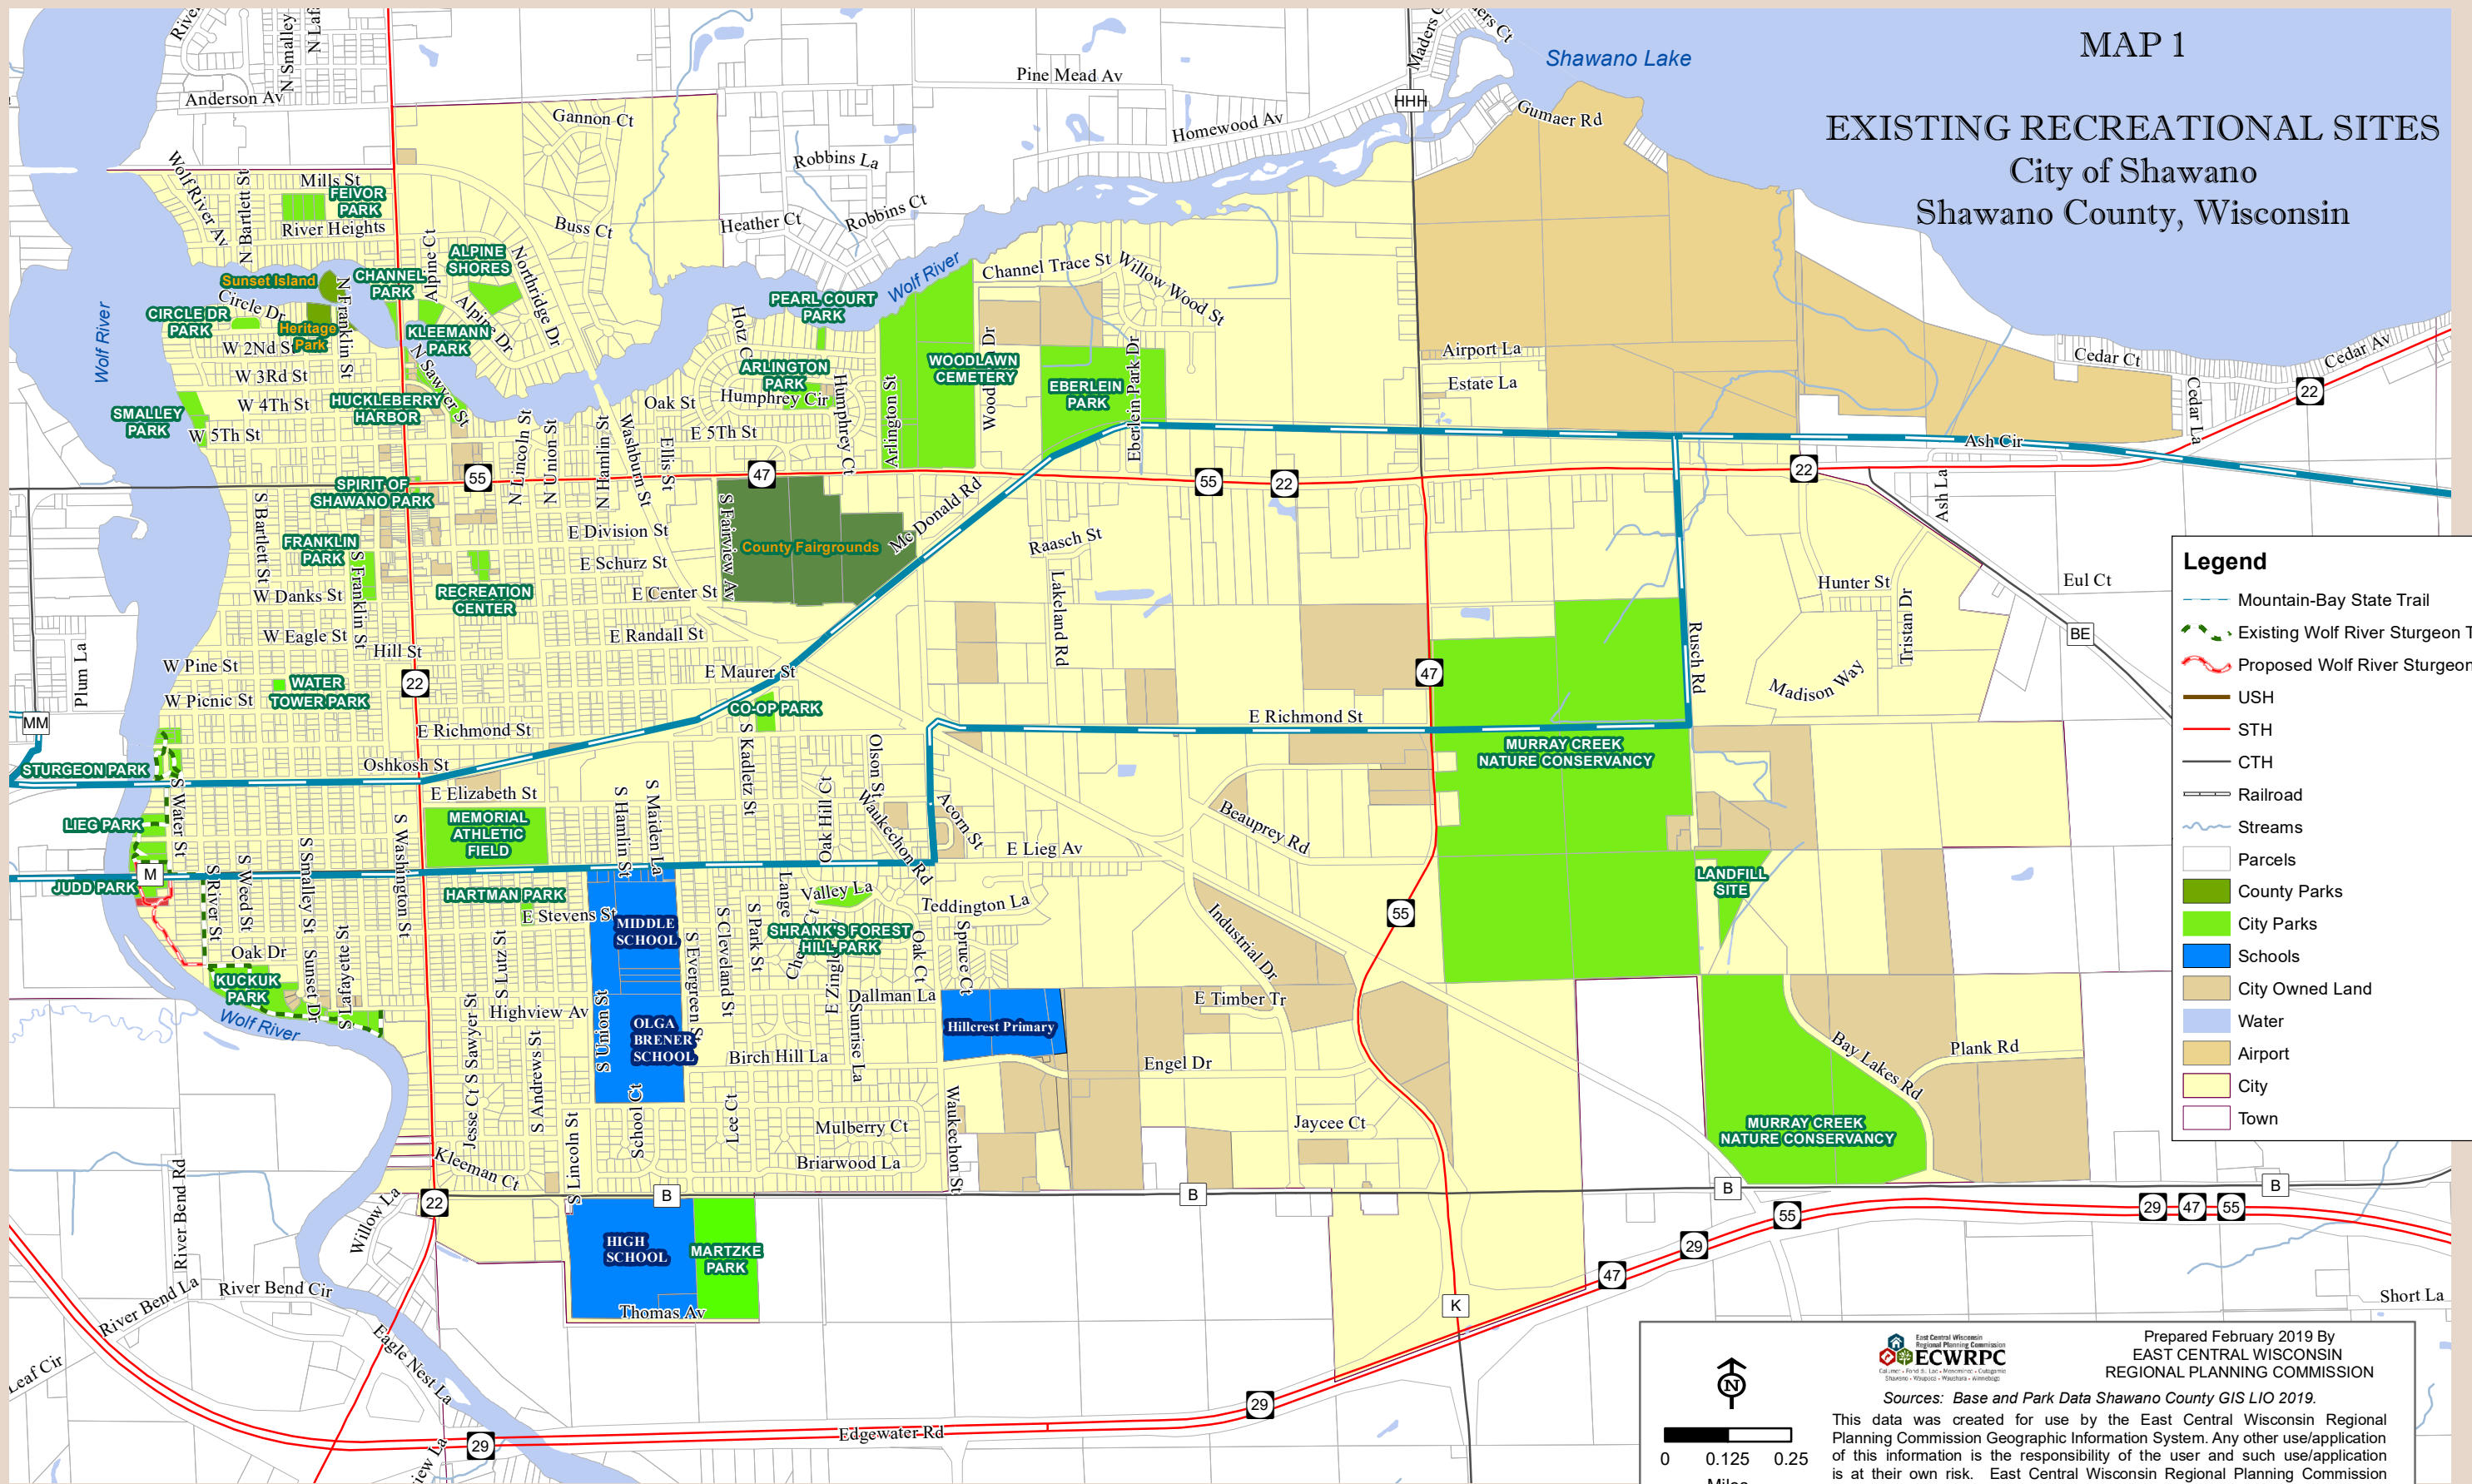

MAP 1

EXISTING RECREATIONAL SITES
City of Shawano
Shawano County, Wisconsin

Legend

- Mountain-Bay State Trail
- Existing Wolf River Sturgeon Trail
- Proposed Wolf River Sturgeon Trail
- USH
- STH
- CTH
- Railroad
- Streams
- Parcels
- County Parks
- City Parks
- Schools
- City Owned Land
- Water
- Airport
- City
- Town

Prepared February 2019 By
EAST CENTRAL WISCONSIN
REGIONAL PLANNING COMMISSION

Sources: Base and Park Data Shawano County GIS LIO 2019.

This data was created for use by the East Central Wisconsin Regional Planning Commission Geographic Information System. Any other use/application of this information is the responsibility of the user and such use/application is at their own risk. East Central Wisconsin Regional Planning Commission disclaims all liability regarding fitness of the information for any use other than for East Central Wisconsin Regional Planning Commission business.

0 0.125 0.25
Miles