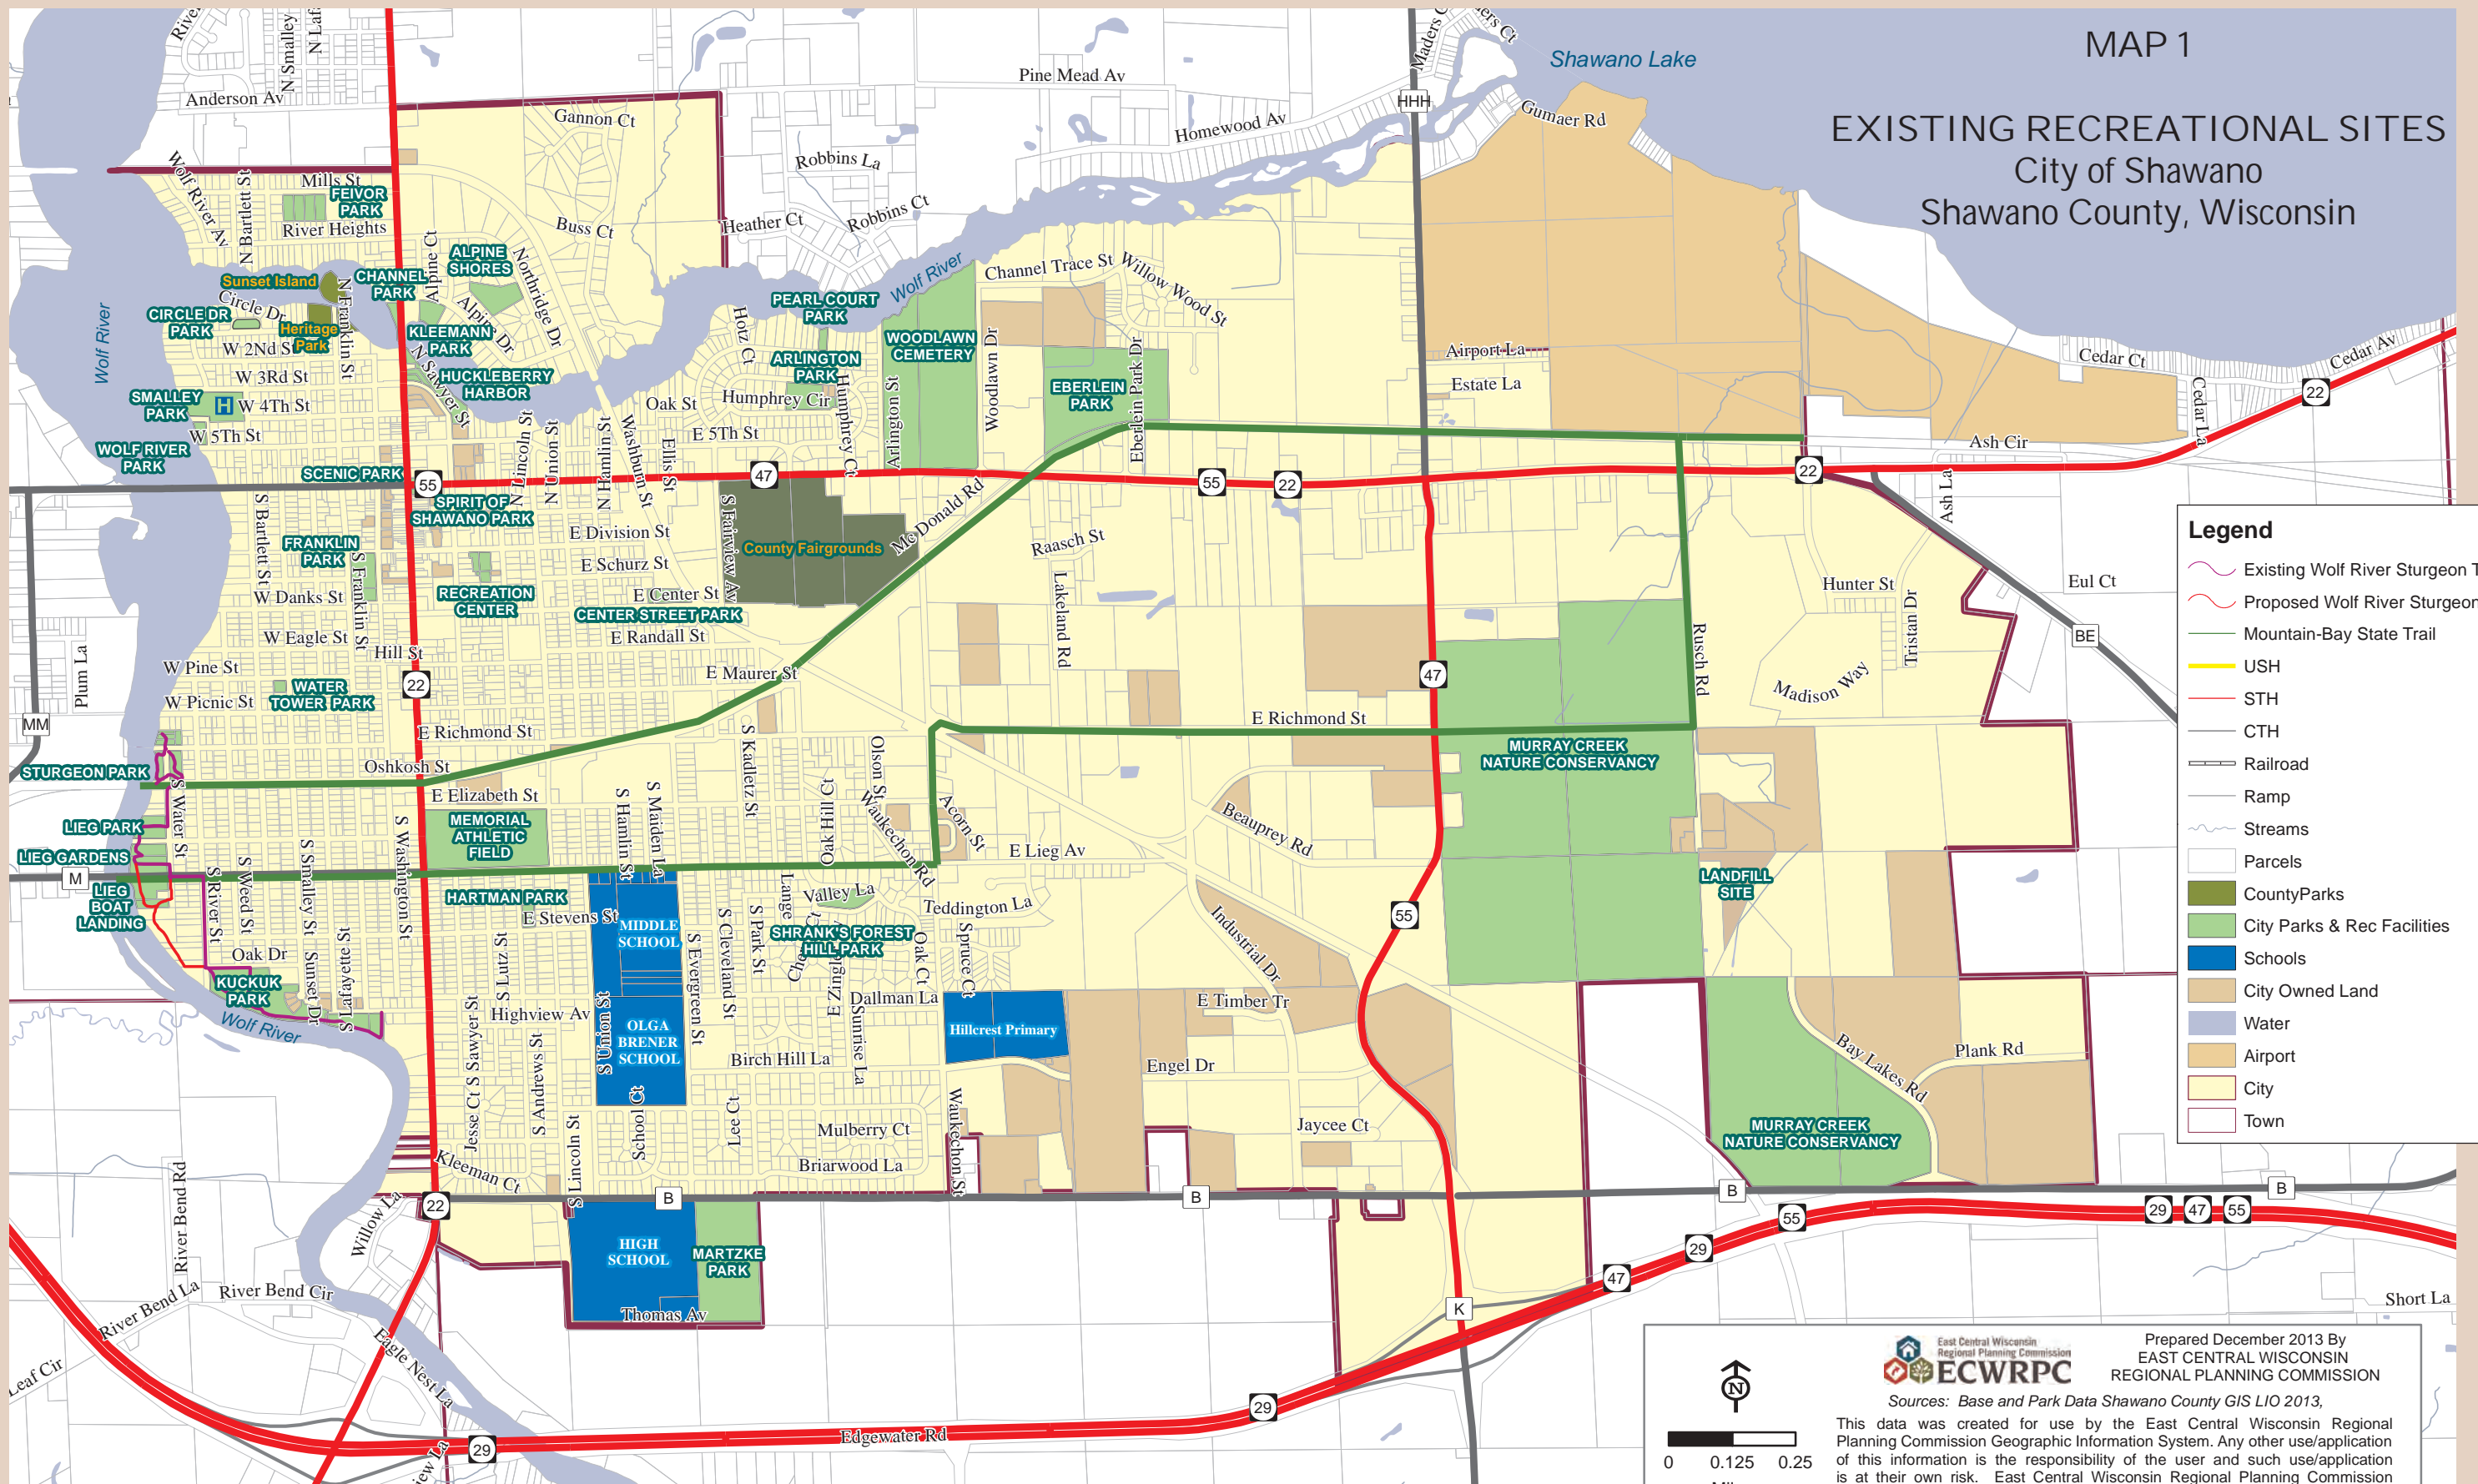

EXISTING RECREATIONAL SITES City of Shawano Shawano County, Wisconsin

Legend

- Existing Wolf River Sturgeon Trail
- Proposed Wolf River Sturgeon Trail
- Mountain-Bay State Trail
- USH
- STH
- CTH
- Railroad
- Ramp
- Streams
- Parcels
- County Parks
- City Parks & Rec Facilities
- Schools
- City Owned Land
- Water
- Airport
- City
- Town

Prepared December 2013 By
**EAST CENTRAL WISCONSIN
REGIONAL PLANNING COMMISSION**

Sources: Base and Park Data Shawano County GIS LIO 2013,
ECWRPC

This data was created for use by the East Central Wisconsin Regional Planning Commission Geographic Information System. Any other use/application of this information is the responsibility of the user and such use/application is at their own risk. East Central Wisconsin Regional Planning Commission disclaims all liability regarding fitness of the information for any use other than for East Central Wisconsin Regional Planning Commission business.

0 0.125 0.25
Miles